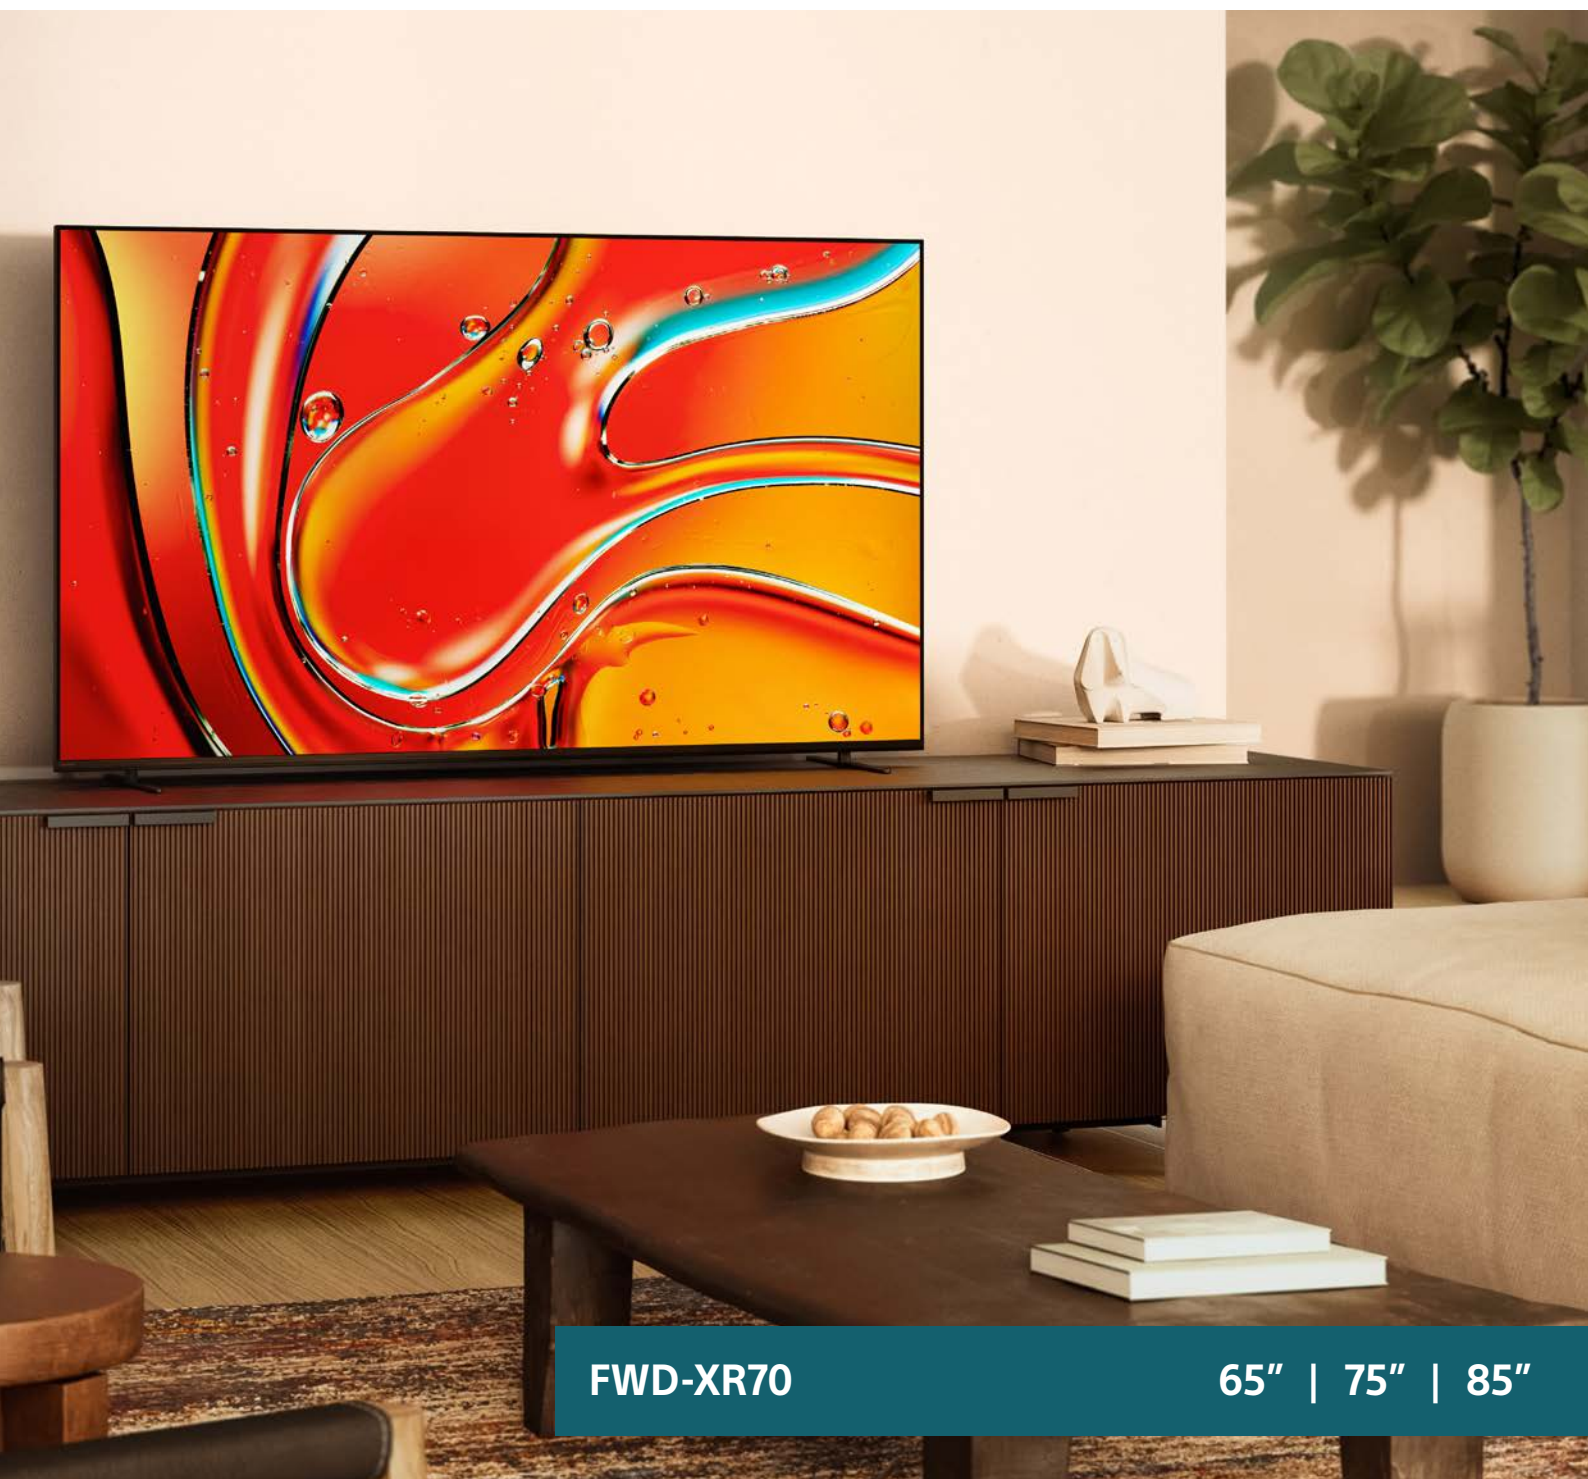

SONY

BRAVIA 7 Series

QLED XR | Mini LED 4K HDR Display with
Google TV & 3 years PrimeSupport

FWD-XR70

65" | 75" | 85"

BRAVIA

QLED (XR | Mini LED)

BRAVIA 7 Series