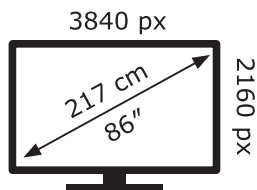

# ENERG

LG Electronics

86NANO866PA

**207** kWh/1000h

ABCDEF**G**

**335** kWh/1000h

2019/2013