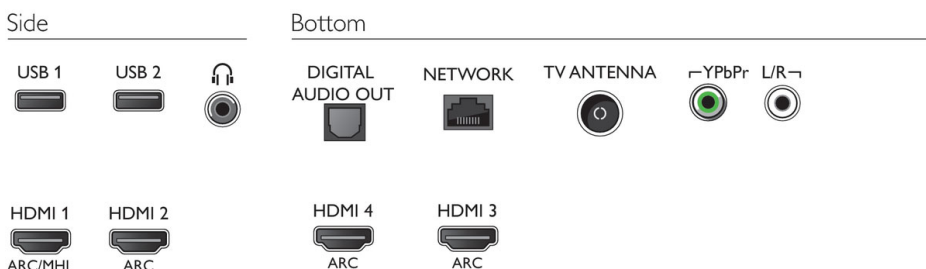

Multimedia Applications

- Video Playback Formats: Containers: AVI, MKV, H264/MPEG-4 AVC, MPEG-1, MPEG-2, MPEG-4, WMV9/VC1, VP9, HEVC (H.265)
- Subtitles Formats Support: .SRT, .SUB, .TXT, .SMI
- Music Playback Formats: AAC, MP3, WAV, WMA (v2 up to v9.2), WMA-PRO (v9 and v10)
- Picture Playback Formats: JPEG, BMP, GIF, PNG

Supported Display Resolution

- Computer inputs on all HDMI: up to 4K UHD 3840x2160 @60Hz
- Video inputs on all HDMI: up to 4K UHD 3840x2160 @60Hz

Tuner/Reception/Transmission

- HEVC support
- Digital TV: DVB-T/T2
- MPEG Support: MPEG2, MPEG4
- Video Playback: NTSC, PAL, SECAM
- TV Program guide*: 8 day Electronic Program Guide
- Signal strength indication

Power

- Mains power: AC 220 - 240 V 50/60Hz
- Ambient temperature: 5 °C to 35 °C
- Power Saving Features: Auto switch-off timer, Picture mute (for radio), Light sensor

Dimensions

- Box dimensions (W x H x D): 1360 x 860 x 160 mm
- Set dimensions (W x H x D): 1244.2 x 729 x 78.2 mm

- Set dimensions with stand (W x H x D): 1244.2 x 781.2 x 266.14 mm
- VESA wall mount compatible: 300 x 200 mm
- Product weight: 15.32 kg
- Product weight (+stand): 16.12 kg
- Weight incl. Packaging: 20.7 kg

Accessories

- Included accessories: Remote Control, 2 x AA Batteries, Quick start guide, Legal and safety brochure, Power cord, Mini-jack to L/R cable, Mini-jack to YPbPr cable, Table top stand

Connections

* EPG and actual visibility (up to 8 days) is country and operator dependent.
* Android App offerings vary per country. For more details please visit your local Google Play Store.
* Smart TV app offerings vary per TV model and country. For more details please visit: www.philips.com/smarttv.
* This television contains lead only in certain parts or components where no technology alternatives exist in accordance with existing exemption clauses under the RoHS Directive.
* Its functionality is subject to ChromeCast built-in apps and smart devices. For more details, please visit ChromeCast built-in product pages.