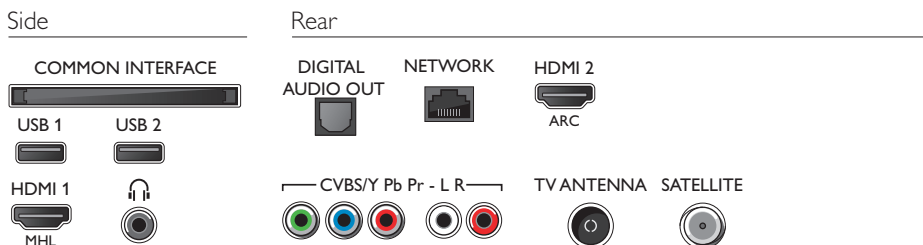

Dimensions

- Box dimensions (W x H x D): 1070 x 685 x 160 mm
- TV stand width distance: 307.08 mm
- Set dimensions (W x H x D): 968.18 x 575.9 x 79.5 mm
- Set dimensions with stand (W x H x D): 968.18 x 627.4 x 241 mm
- Product weight: 8.89 kg
- Product weight (+stand): 11.02 kg
- Weight incl. Packaging: 13.8 kg
- VESA wall mount compatible: 200 x 200 mm

Accessories

- Included accessories: Remote Control, 2 x AAA Batteries, Table top stand, Power cord, Quick start guide, Legal and safety brochure, Warranty Leaflet

Smart TV Features

- Ease of Installation: Auto detect Philips devices, Device connection wizard, Network installation wizard, Settings assistant wizard
- Ease of Use: One-stop Smart Menu button, Onscreen Usermanual
- Firmware upgradeable: Firmware auto upgrade wizard, Firmware upgradeable via USB, Online firmware upgrade
- Interactive TV: HbbTV
- Philips TV Remote app*: Apps, Channels, Control, NowOnTV, TV Guide, Video On Demand
- Program: Pause TV, USB Recording*
- Screen Format Adjustments: Basic - Fill Screen, Fit to Screen, Zoom, Stretch
- SmartTV apps*: Online Video Stores, Open Internet Browser, Social TV, TV on Demand, Youtube
- User Interaction: SimplyShare

Connections

Issue date 2017-04-26

Version: 13.6.1

12 NC: 8670 001 39132
EAN: 87 18863 01005 1

© 2017 Koninklijke Philips N.V.
All Rights reserved.

Specifications are subject to change without notice.
Trademarks are the property of Koninklijke Philips N.V.
or their respective owners.

www.philips.com

* EPG and actual visibility (up to 8 days) is country and operator dependent.

* Energy consumption in kWh per year, based on the power consumption of the television operating 4 hours per day for 365 days. The actual energy consumption will depend on how the television is used.

* The TV supports DVB reception for 'Free to air' broadcast. Specific DVB operators may not be supported. An up to date list can be found in the FAQ section of the Philips support website. For some operators Conditional Access and subscription are required. Contact your operator for more information.

* (Philips) only compatible with specific Philips player device.